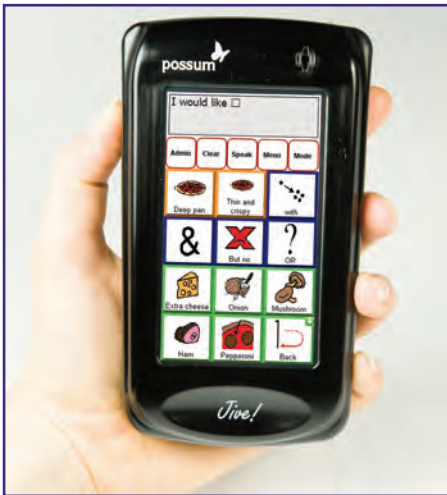

Ready to

Jive!?

possum
helping independence emerge

Handheld communicator *with* Environmental Control

Jive!

Jive! is a totally new and proprietary handheld communication aid. *Jive!* offers a wide range of symbol and text communication, uses the incredibly clear Acapela voice synthesiser and introduces full infrared environmental control for the first time in an AAC device of this size. As a dedicated communication aid, the Possum *Jive!* will remain an extremely reliable and easy to use communication aid for years to come. The device is fully programmable onboard or via the software included with purchase. With its modern contemporary look and feel, the *Jive!* offers a complete lifestyle solution with the added reassurance of Possum's reputation for reliability.

Device

- Handheld, Lightweight and Portable
- Dimensions (Approx) **Width:** 85mm **Length:** 145mm **Depth:** 40mm
- Weight: 350 grammes
- Long battery life
- Touch accessible, highly visible screen (even in bright sunlight)
- Message building using PCS Symbols
- Character, Word and Sentence prediction
- Loud, Synthesised, High Quality Acapela Speech
- Digitised (recorded) speech and sounds
- Programmable - On device or via PC

Full Environmental Control

- Easy to set up
- Synthesised IR - predefined Infrared codes
- Recorded IR - Infrared capture for Environmental Control
- Compatible with the new Possum Sero! Telephone/Answerphone