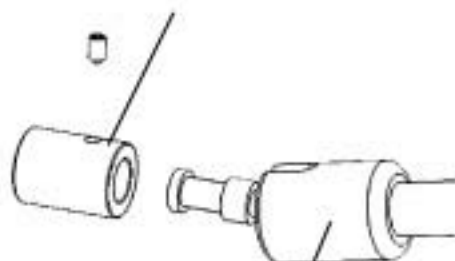

425330 Progress Rapid Attachment

425349 Progress Rapid Attachment Male

028126 Adapter for Gewa Holder

Max load
2 kg (4 lbs)

UMSF Universal Mount
Bed Mount also available

Contact:
Technical Solutions
Australia
(03) 9737 9000
www.tecsol.com.au