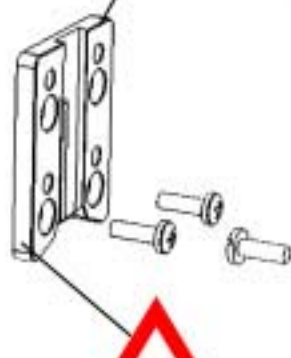

425330 Progress Rapid Attachment

425349 Progress Rapid Attachment Male

028126 Adapter for Gewa Holder

Max load
2 kg (4 lbs)

UMSF Universal Mount
Bed Mount also available

Contact:
Technical Solutions
Australia
(03) 9737 9000
www.tecsol.com.au