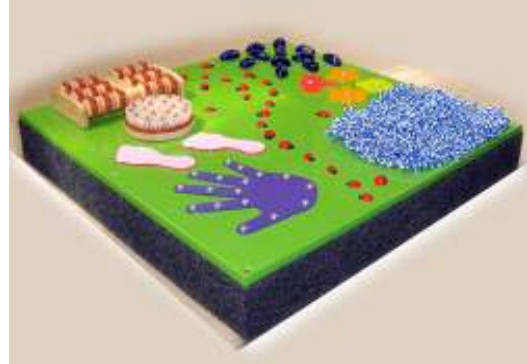

Tactile Corridor Panels

Our new Tactile Corridor panels contain a wide variety of colourful tactile objects.

Plush, silky textures, bead chains, timber rollers, chimes, rough and smooth surfaces that will engage a variety of users and staff.

60cm wide x 90cm long x 5cm thick

MSR -TCP \$1000.00 each

Tactile Panel

This smaller wall mounted panel has a variety of textures to explore and feel. Timber rollers, smooth, cool and rough objects to feel.

60cm square x 8cm thick.

Carpet wrapped, wall mounted.

MSR-TP \$500.00

Giant Abacus

High Gloss timber beads, mounted securely to the frame. A delight for all ages to move the beads, create patterns.

60cm square x 8cm thick.

Carpet wrapped unit, wall mounted

MSR-GA \$500.00

TAC-TILE WALL HUNG ACTIVITY PANEL

An exciting range of tactile activities are mounted on a large panel that is held securely on a wall bracket. Tactile activities include:- An Abacus; a velcro compatible carpet to stick your own sensory items onto; a Lighted Musical Plate with music, vibration & small light; a Mirrored Bead Chain; a Timber Tactile Roller Panel; a set of Musical Chimes; a Mini Dome Alone with music and spinning confetti; a panel of assorted textured surfaces; rotating cogs. Small wheels allow the unit to be wheeled from room to room for use and storage.